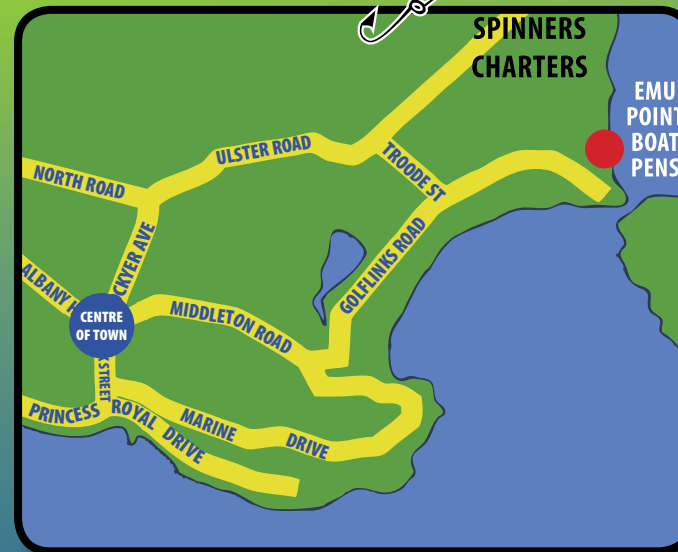

Full Speed 18 Knot (light ship)

Fully Qualified Crew

CONTACT US

Phone: (08) 9844 1906

Email: tony@spinnerscharters.com.au

Web: www.spinnerscharters.com.au

Departs: Emu Point Boat Pens

Spinners
CHARTERS
fishing at its BEST

**JIGGING
BOTTOM
BOUNCING
DEEP SEA**